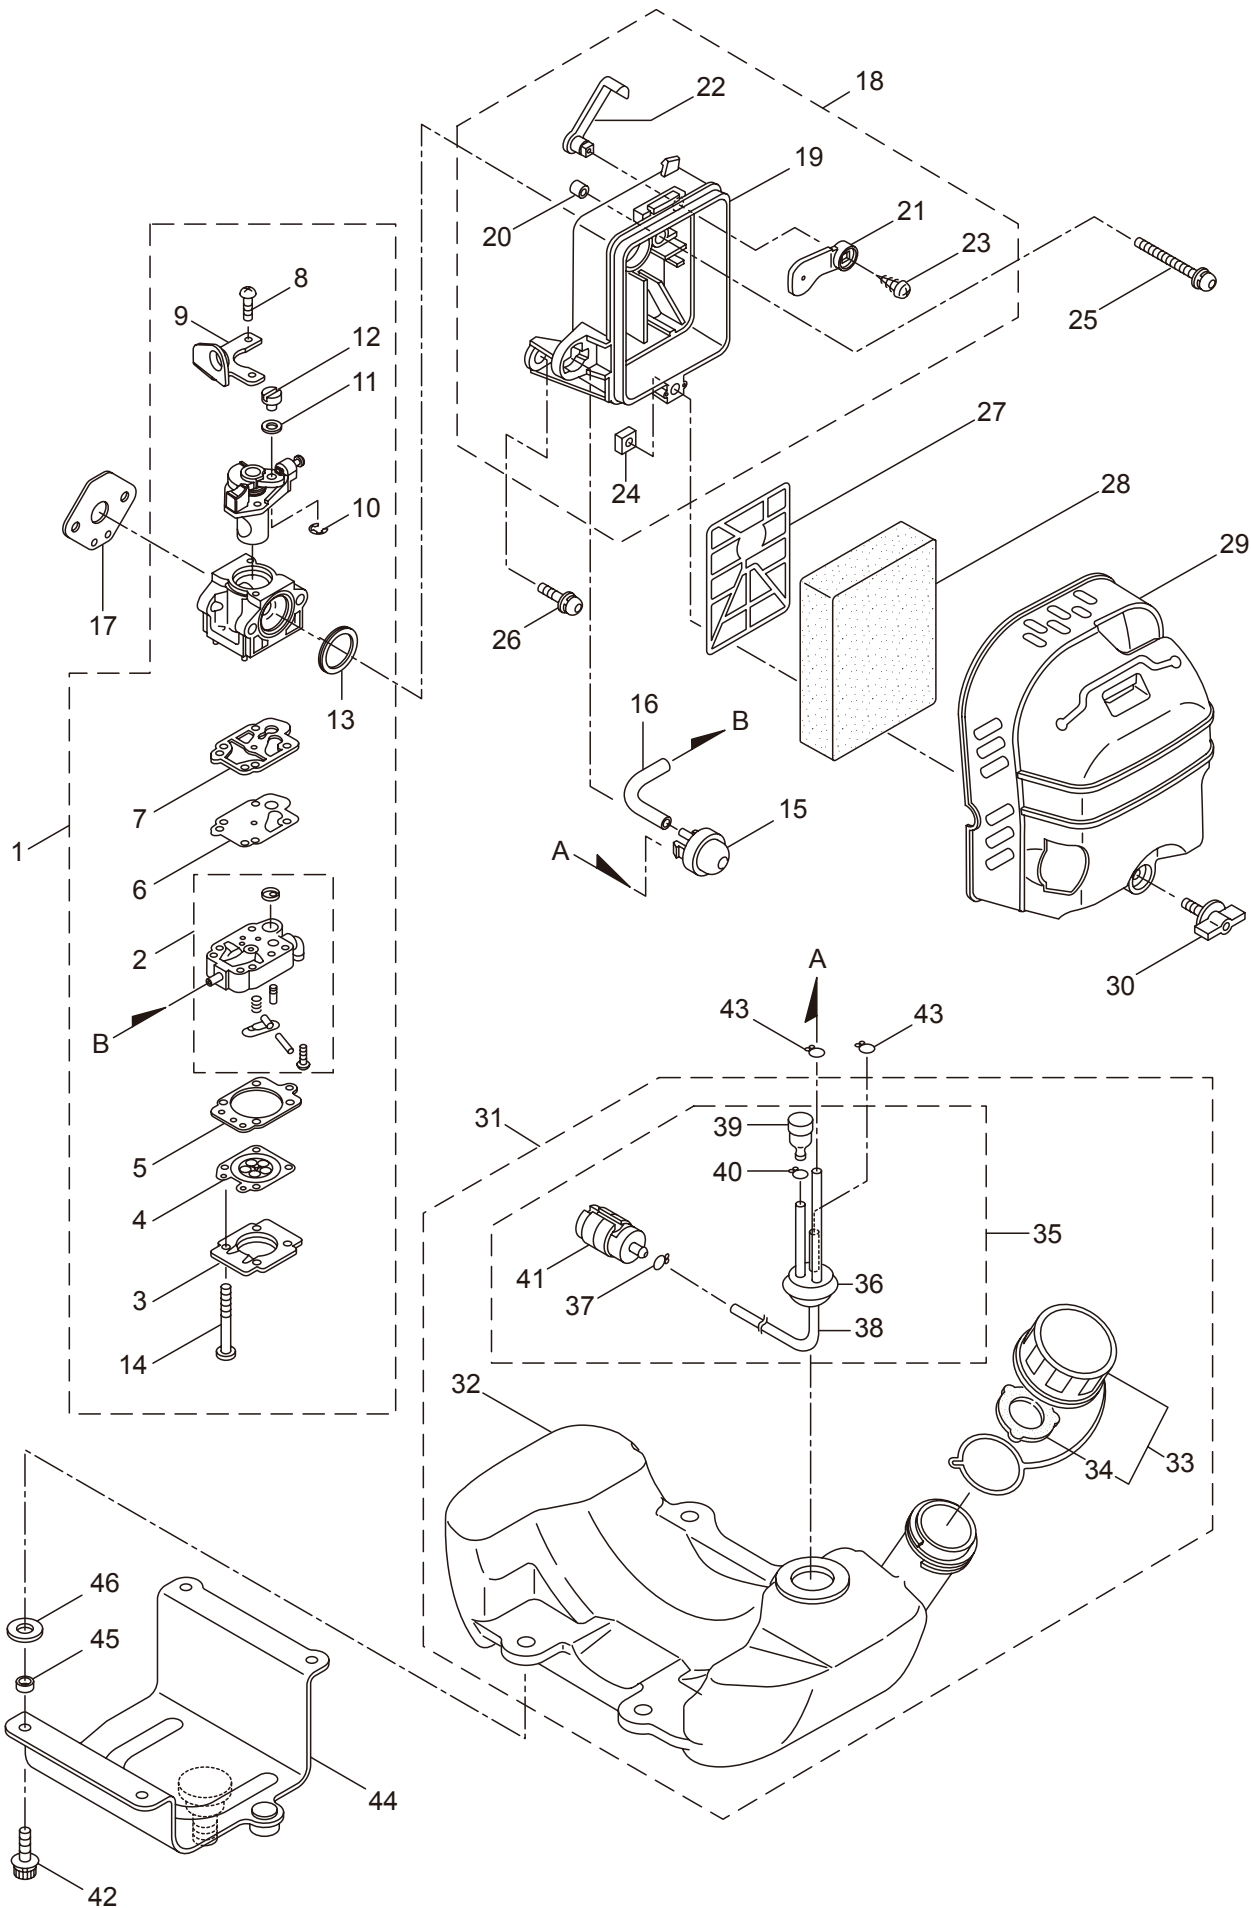

5. BKC4321RS
CARBURETOR, FUEL TANK

Ref. No.	Part No.	Part Name	Q'ty	Remarks
5-1	288364	Carburetor Ass'y	1	Incl.2-14 New Gasket required
5-2	283124	Pump Body	1	
5-3	263726	Cover Plate	1	
5-4	283905	Diaphragm, Meterring	1	
5-5	263727	Gasket	1	
5-6	262994	Diaphragm,Fuel Pump	1	
5-7	282576	Gasket	1	
5-8	261875	Screw	2	
5-9	264677	Bracket	1	
5-10	261876	E-Ring	1	
5-11	264678	Washer	1	
5-12	261658	Swivel	1	
5-13	261657	Packing	1	
5-14	263737	Screw	4	
5-15	282299	Pump	1	
5-16	282512	Fuel Pipe	1	
5-17	282301	Gasket	1	
5-18	282302	Case Ass'y	1	Incl.19-24
5-19	282303	Case Body	1	
5-20	282484	Sleeve	3	
5-21	282304	Valve	1	
5-22	282305	Lever	1	
5-23	269032	Screw	1	
5-24	269423	Nut	1	
5-25	261814	Cap Screw	2	M5x50
5-26	264807	Cap Screw	1	M5x16
5-27	282481	Plate	1	
5-28	282306	Element	1	
5-29	285814	Cleaner Cover	1	
5-30	281438	Knob	1	
5-31	286893	Fuel Tank Ass'y	1	Incl.32-41
5-32	286067	Fuel Tank	1	
5-33	281564	Fuel Tank Cap Ass'y	1	Incl.34
5-34	269377	Gasket	1	
5-35	286794	Fuel Pipe Pick-up Ass'y	1	Incl.36-41
5-36	268065	Grommet	1	
5-37	261117	Clip	1	
5-38	262649	Fuel Pipe	1	
5-39	261590	Breather	1	
5-40	261117	Clip	1	
5-41	267328	Fuel Filter Ass'y	1	
5-42	261250	Cap Screw	4	M5x20
5-43	261117	Clip	2	
5-44	287270	Bracket	1	
5-45	288592	Sleeve	4	
5-46	285735	Packing	4