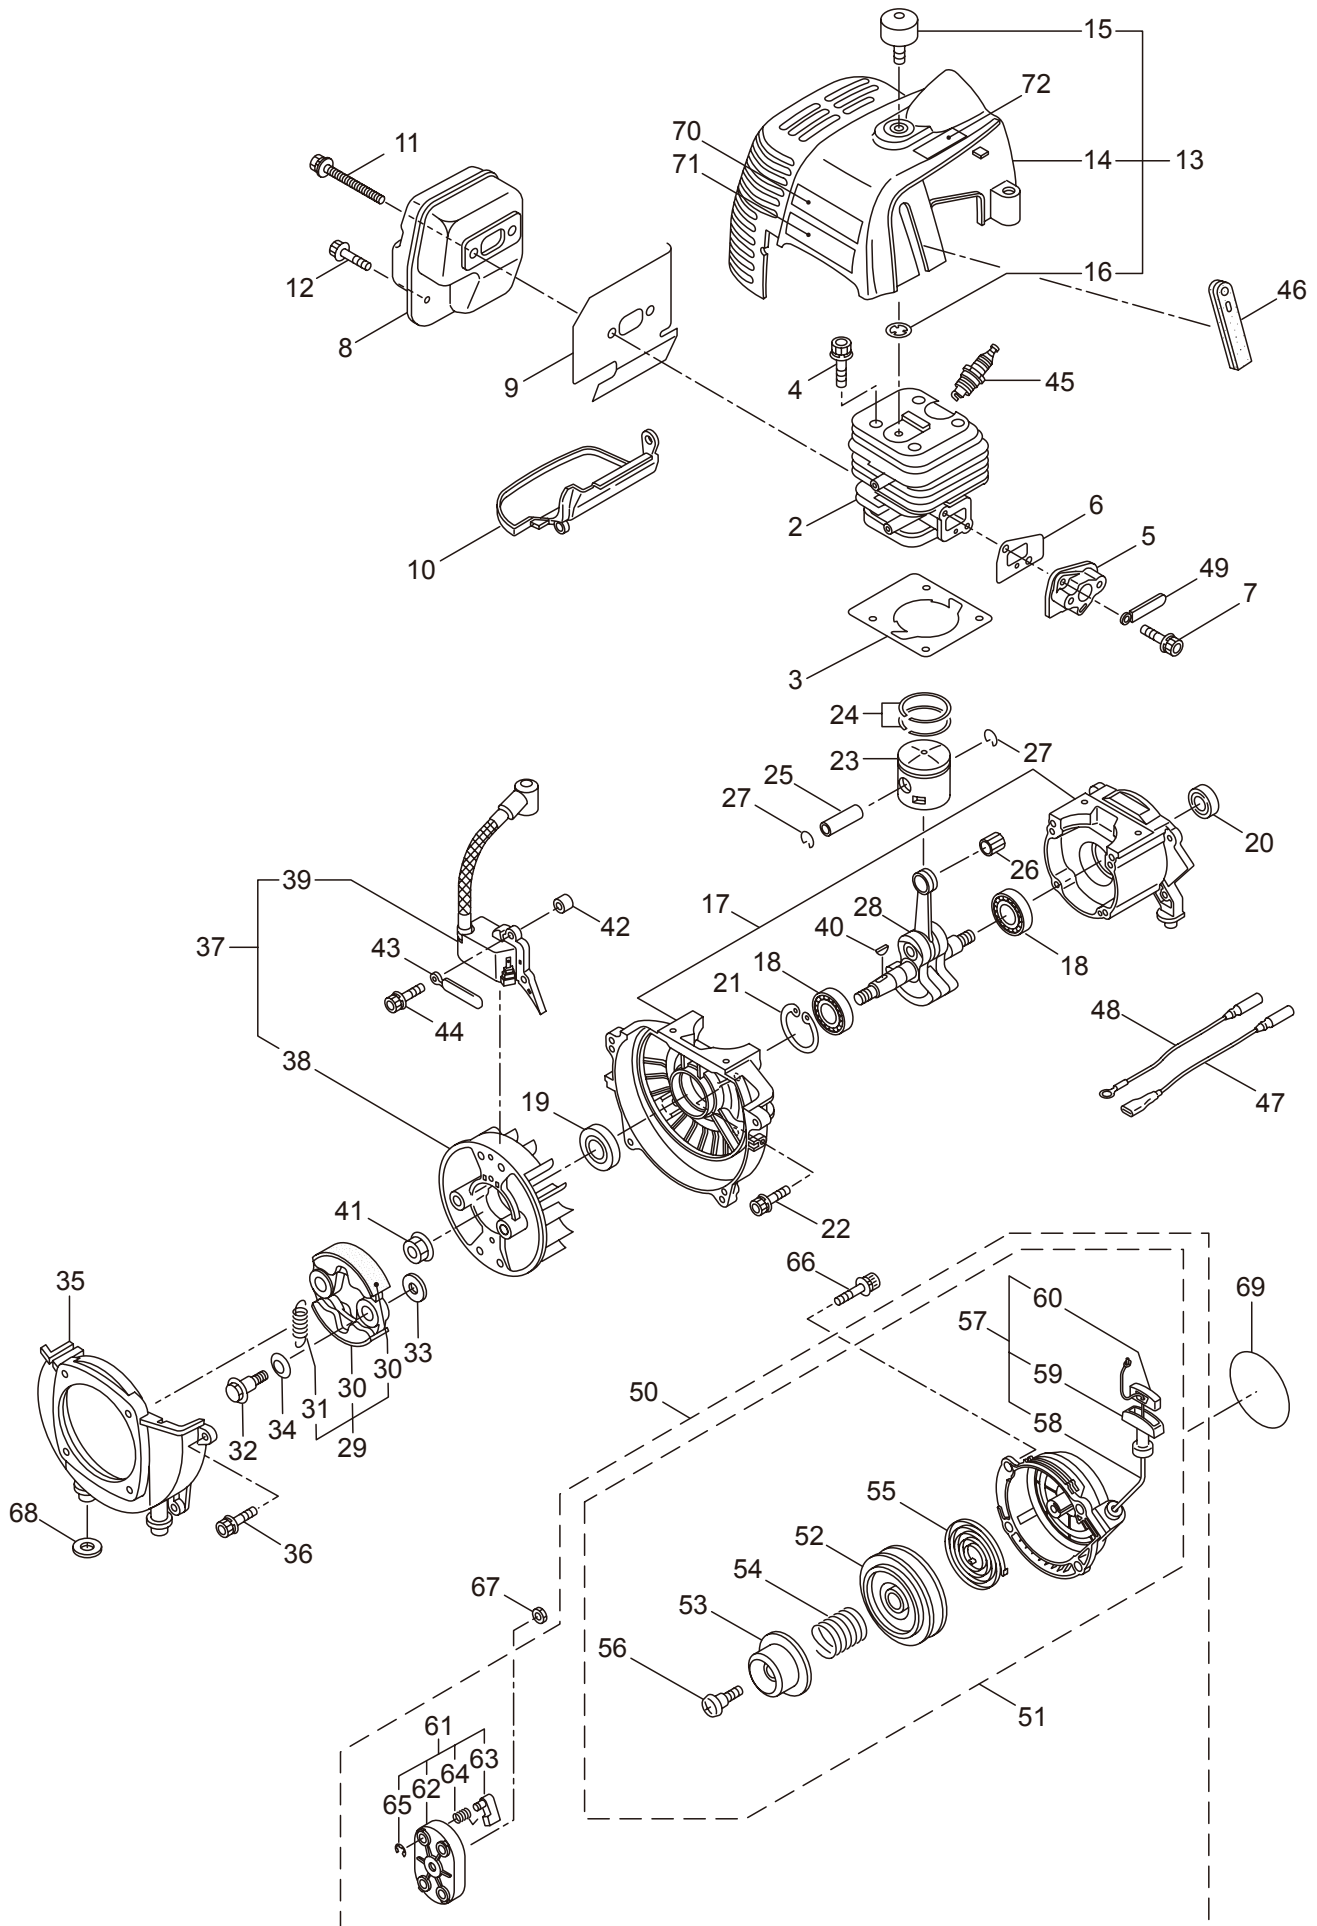

4. BKC4321RS
ENGINE

Ref. No.	Part No.	Part Name	Q'ty	Remarks
4-46	286988	Grommet	1	
4-47	288416	Wire, Lead	1	
4-48	282087	Lead	1	
4-49	264588	Clamp	1	
4-50	285809	Recoil Starter Ass'y	1	Incl.51-65
4-51	285810	Starter Ass'y	1	Incl.52-60
4-52	286291	Reel	1	
4-53	286292	Cam Plate	1	
4-54	286293	Damper Spring	1	
4-55	280995	Spiral Spring	1	
4-56	286295	Set Screw	1	
4-57	286296	Starter Rope Ass'y	1	Incl.58-60
4-58	286297	Starter Rope	1	3.8x1000
4-59	262633	Starter Grip	1	
4-60	262981	Cap	1	
4-61	285679	Starter Pulley Ass'y	1	Incl.62-65
4-62	285680	Starter Pulley	1	
4-63	285681	Pawl	2	
4-64	285682	Return Spring	2	
4-65	262638	E-Ring	2	
4-66	268940	Screw	4	M5x18
4-67	285736	Nut	1	M8
4-68	285735	Packing	4	
4-69	287142	Label	1	REVERSE2/CE420
4-70	265694	Label	1	
4-71	262714	Label	1	MARUYAMA
4-72	267561	Label	1