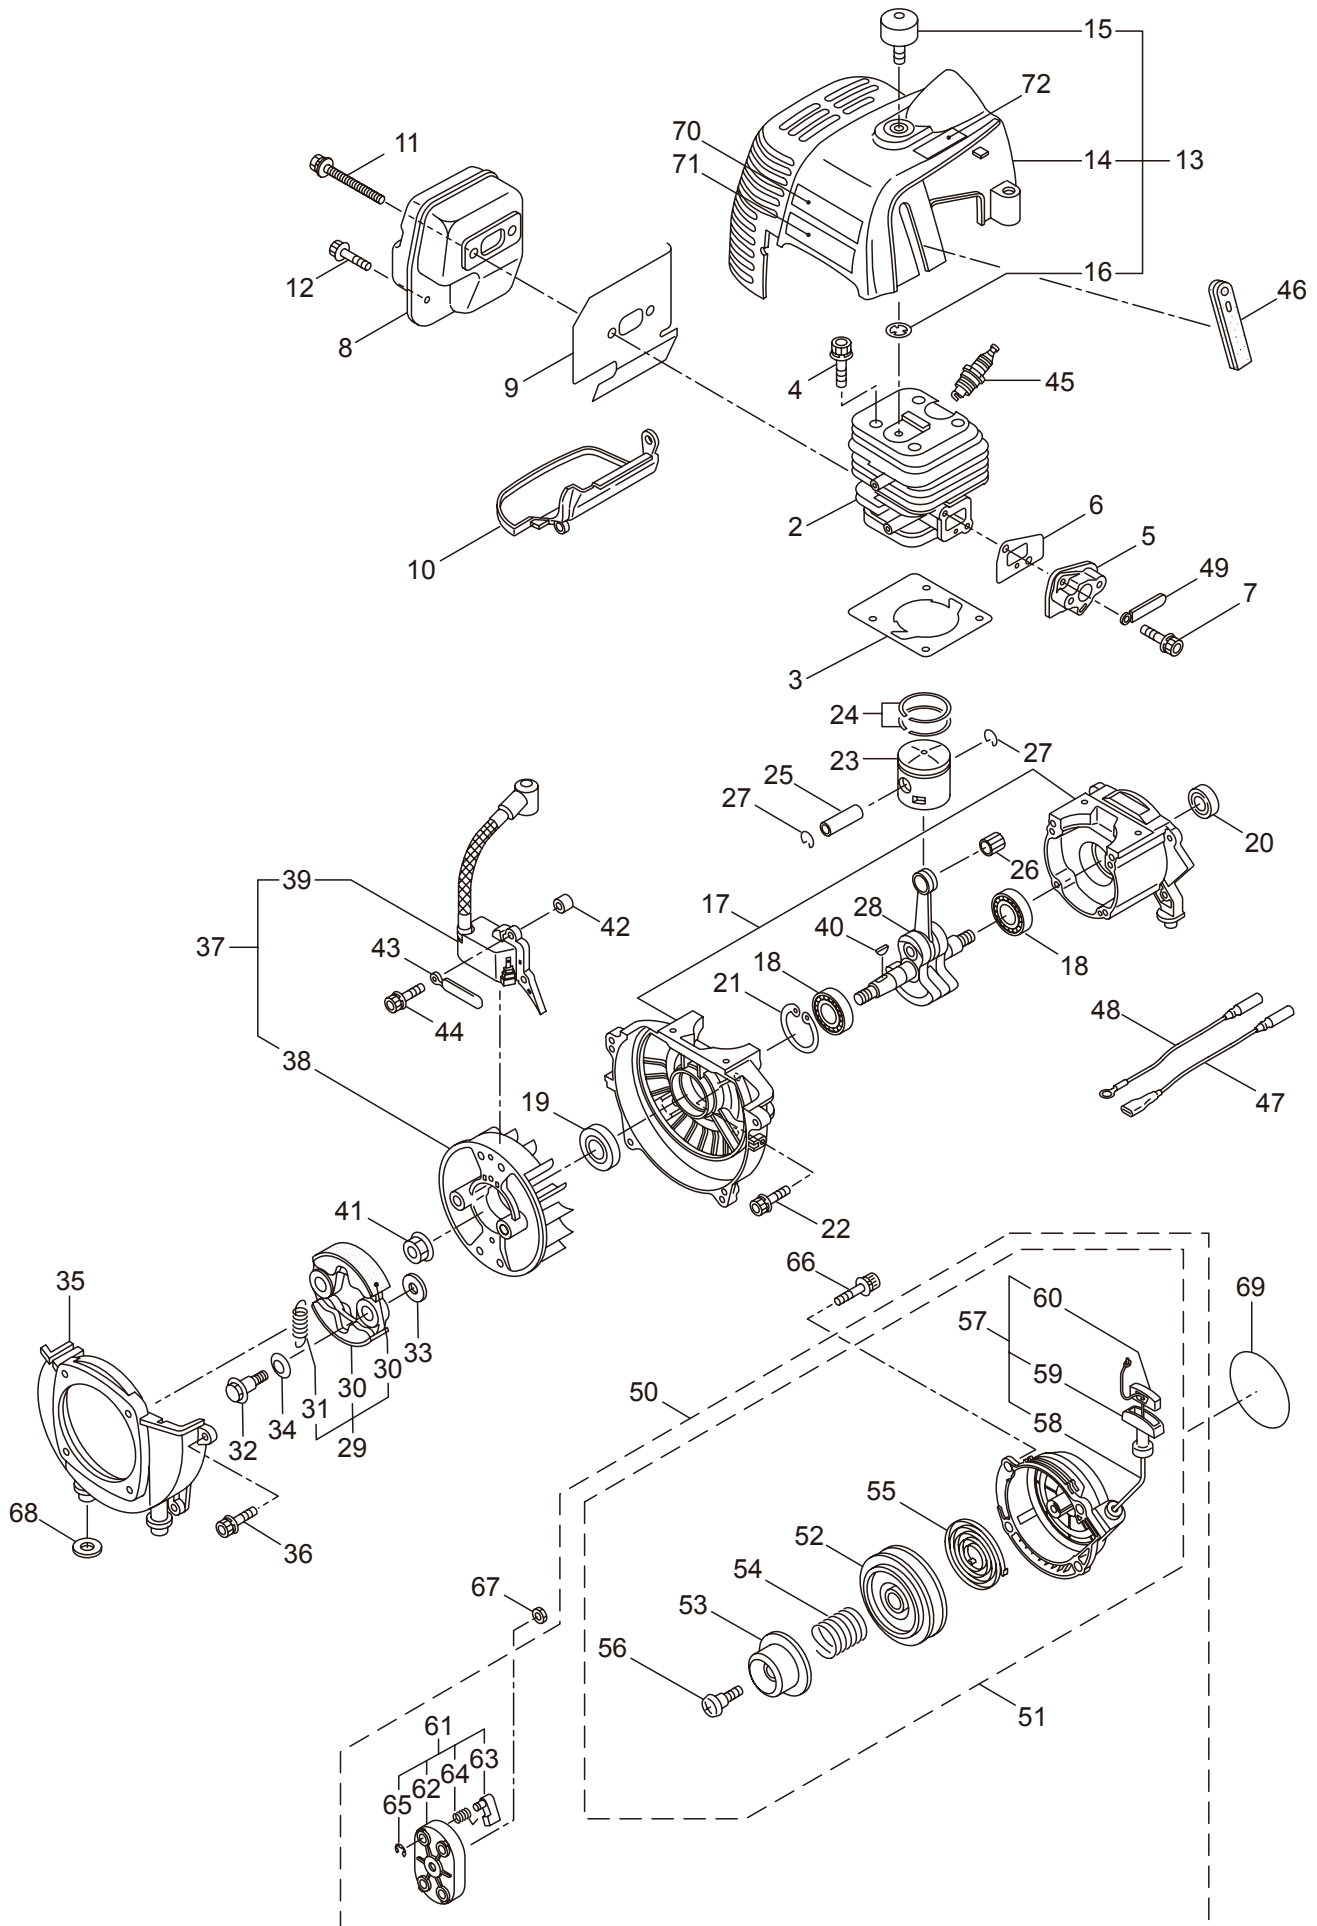

4. BKC4321RS
ENGINE

Ref. No.	Part No.	Part Name	Q'ty	Remarks
4-1	858933	Engine	1	CE420/06
4-2	286278	Cylinder	1	New gasket required
4-3	285772	Gasket	1	
4-4	261246	Cap Screw	4	M5x25
4-5	285778	Insulator	1	New gasket required
4-6	285779	Gasket	1	
4-7	265924	Cap Screw	2	M5x25
4-8	288334	Muffler Comp.	1	
4-9	285783	Gasket	1	
4-10	285784	Under Cover	1	
4-11	266713	Cap Screw	2	M5x60
4-12	283315	Screw	1	M5x12W-12
4-13	286891	Top Cover Ass'y	1	Incl.14-16
4-14	285786	Top Cover	1	
4-15	285843	Knob	1	
4-16	286362	Washer	1	M6
4-17	285789	Crankcase	1	
4-18	262658	Bearing	2	#6202C3
4-19	262660	Oil Seal	1	TC15357
4-20	262565	Oil Seal	1	ISCD15257
4-21	012380	Snap Ring	1	#35
4-22	261612	Cap Screw	4	M5x30
4-23	285795	Piston	1	
4-24	262476	Piston Ring	2	(2)Required
4-25	262749	Piston Pin	1	
4-26	262659	Bearing,Needle	1	KTV111414EG01B2
4-27	262479	Clip,Piston Pin	2	
4-28	285797	Crankshaft/Conn.Rod Ass'y	1	
4-29	282743	Clutch Ass'y	1	Incl.30,31
4-30	282624	Clutch Shoe	2	(2)required
4-31	263617	Spring,Clutch	1	2.3-44.8L
4-32	282321	Cap Screw	2	M8x1.25
4-33	262683	Washer	2	8x22xt1.2
4-34	262682	Wave Washer	2	
4-35	282285	Fan Cover	1	
4-36	261250	Cap Screw	4	M5x20
4-37	287597	Magneto Ass'y	1	Incl.38,39
4-38	286207	Rotor/Fan	1	
4-39	287598	Ignition Coil Ass'y	1	
4-40	261076	Woodruff Key	1	3x10
4-41	262731	Nut,Rotor	1	M10
4-42	280381	Spacer	2	
4-43	287714	Clamp	1	
4-44	261256	Cap Screw	2	M4x25
4-45	262483	Spark Plug	1	NGK BP6R6Y