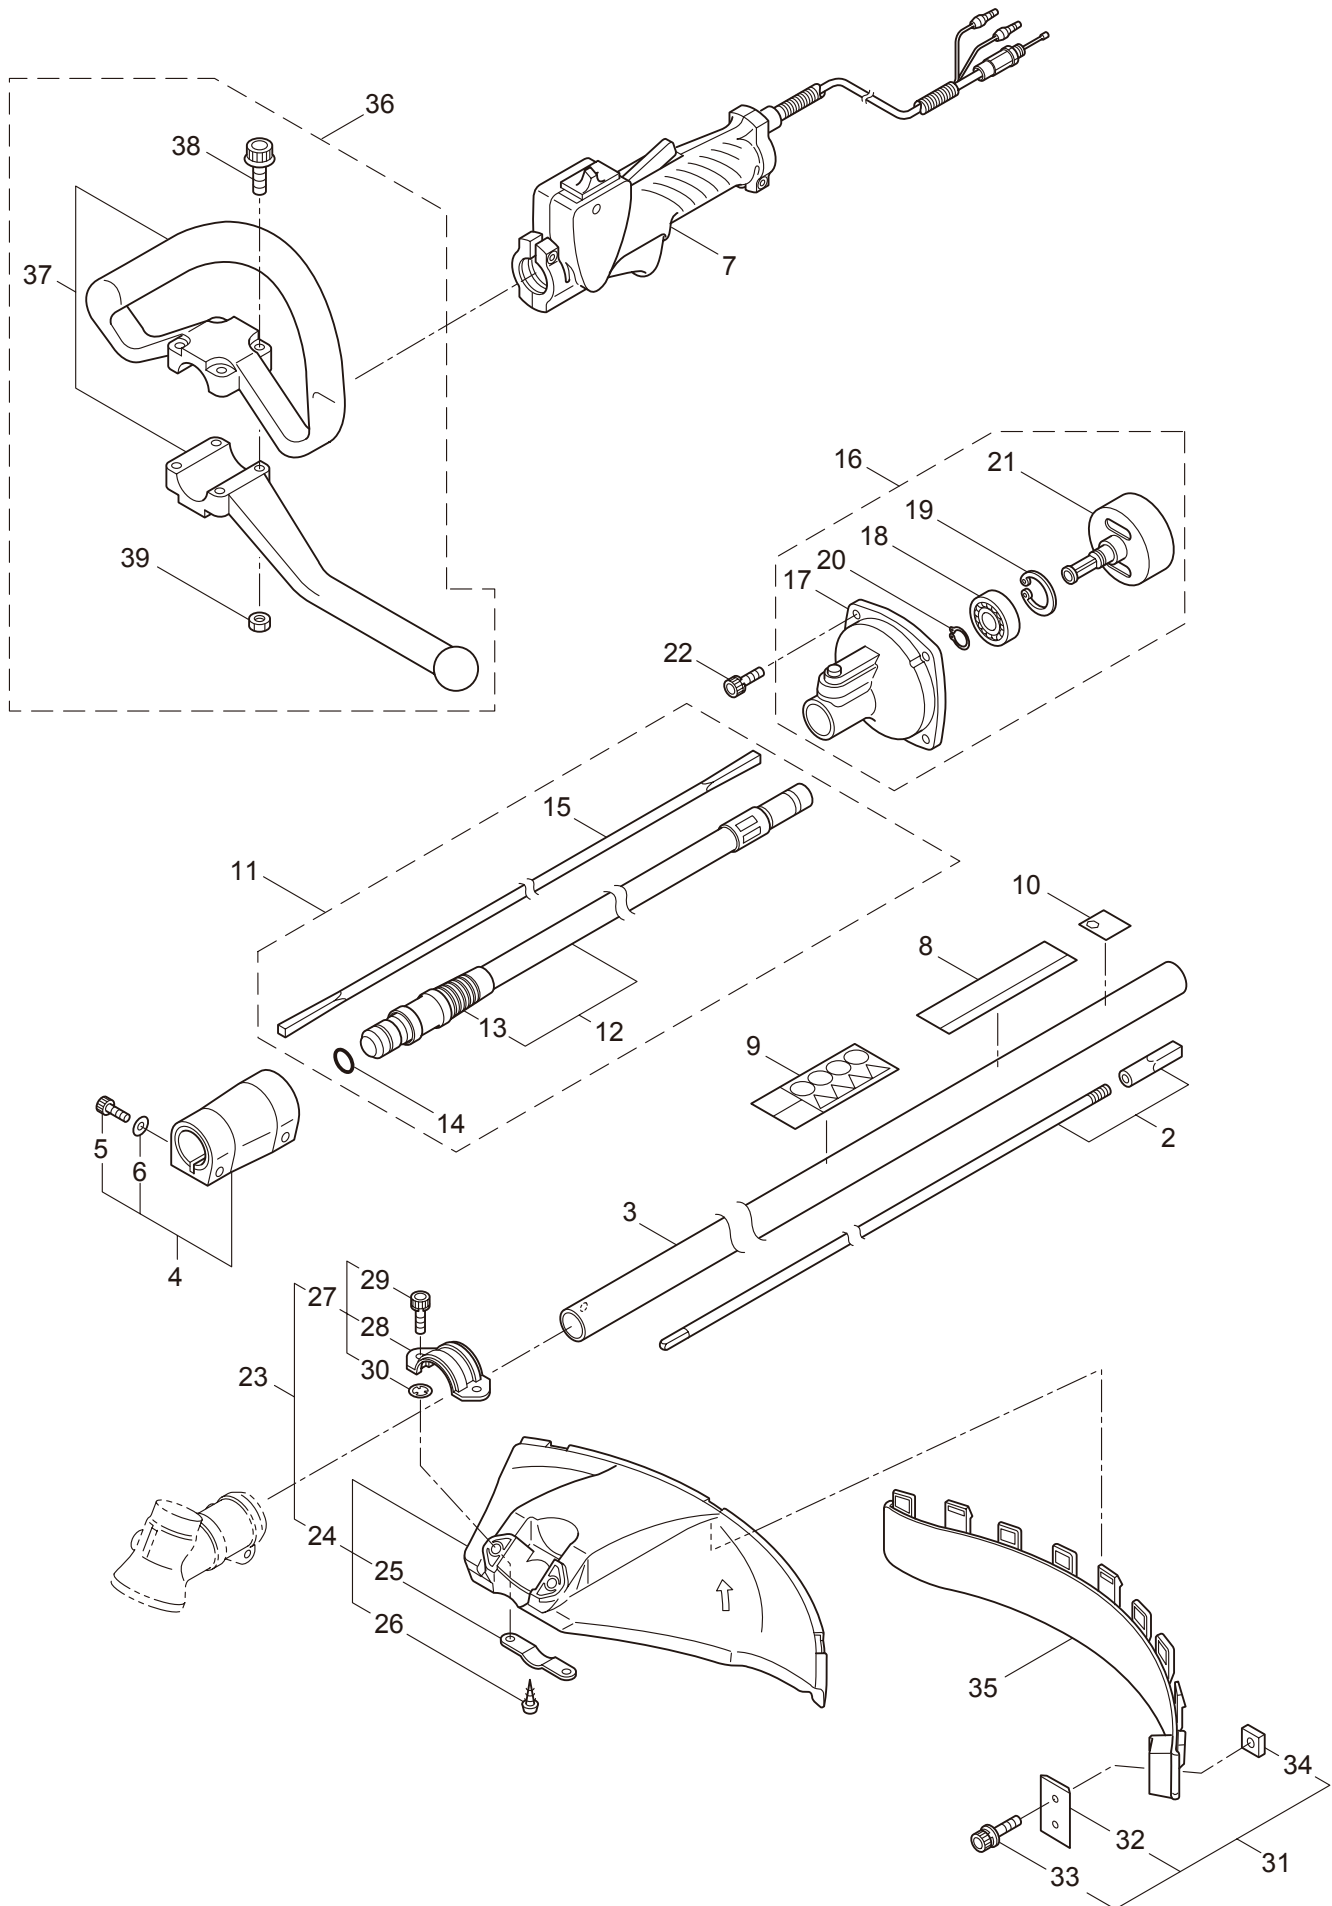

PARTS LIST

BKC4321RS

CONTENTS

1. MAIN BODY	1 ~ 2
2. GEARCASE	3 ~ 4
3. SUPPORT FRAME	5 ~ 6
4. ENGINE	7 ~ 10
5. CARBURETOR, FUEL TANK	11 ~ 12
6. ACCESSORIES	13 ~ 14

2011. 10.

MARUYAMA

P/N 523205-1

1. BKC4321RS
MAIN BODY

Ref. No.	Part No.	Part Name	Q'ty	Remarks
1-1	363863	BKC4321RS	1	
1-2	216965	Driveshaft Ass'y	1	
1-3	224125	Driveshaft Tube	1	
1-4	215730	Joint Pipe Ass'y	1	Incl.5,6
1-5	087786	Cap Screw	2	M5x25
1-6	012487	Washer	1	M5
1-7	232101	Throttle Lever Ass'y	1	
1-8	232795	Label	1	BKC4321RS
1-9	223188	Label	1	
1-10	228207	Label	1	
1-11	222530	Outer Ass'y	1	Incl.12-15
1-12	222531	Outer	1	Incl.13
1-13	215885	Cover	1	
1-14	011338	O-Ring	1	P18
1-15	211895	Inner Shaft	1	
1-16	222416	Clutch Case Ass'y	1	Incl.17-21
1-17	222085	Clutch Case	1	
1-18	222442	Bearing	1	#6202 2RS
1-19	012380	Snap Ring	1	#35
1-20	550118	Snap Ring	1	WR15
1-21	220336	Clutch Drum	1	
1-22	219113	Cap Screw	4	M6x20
1-23	232092	Safety Cover Ass'y	1	Incl.24-30
1-24	231262	Safety Cover Ass'y	1	Incl.25,26
1-25	223180	Threaded Bracket	1	
1-26	221580	Screw	1	4x8
1-27	232093	Bracket Ass'y	1	Incl.28-30
1-28	223179	Bracket	1	
1-29	220632	Cap Screw	2	M6x30
1-30	231704	Washer	2	6x13xt1.0
1-31	231882	String Cutter Ass'y	1	Incl.32-34
1-32	230747	String Cutter	1	
1-33	261250	Cap Screw	1	M5x20
1-34	228325	Nut	1	
1-35	230748	Cover Extention	1	
1-36	232104	Loop Handle Ass'y	1	Incl.37-39
1-37	226462	Loop Handle	1	
1-38	215608	Cap Screw	4	M5x30x16
1-39	081027	Nut	4	M5

3. BKC4321RS
SUPPORT FRAME

Ref. No.	Part No.	Part Name	Q'ty	Remarks
3-1	224730	Support Frame	1	
3-2	232316	Turn Bracket Ass'y	1	
3-3	211644	Bearing Case	1	
3-4	220619	Bearing	1	#6001UU
3-5	092578	Bolt	3	M5x10
3-6	231946	Spring	3	
3-7	231947	Spring Holder	3	
3-8	228250	Bolt	3	M5x12
3-9	231948	Washer	3	5.2x16xt1
3-10	215230	Nut	3	M5
3-11	231949	Screw	3	
3-12	223704	Cap Screw	1	M6x12
3-13	219959	Nut	1	M6
3-14	226490	Pad	1	
3-15	215230	Nut	4	M5
3-16	084020	Nut	1	M12